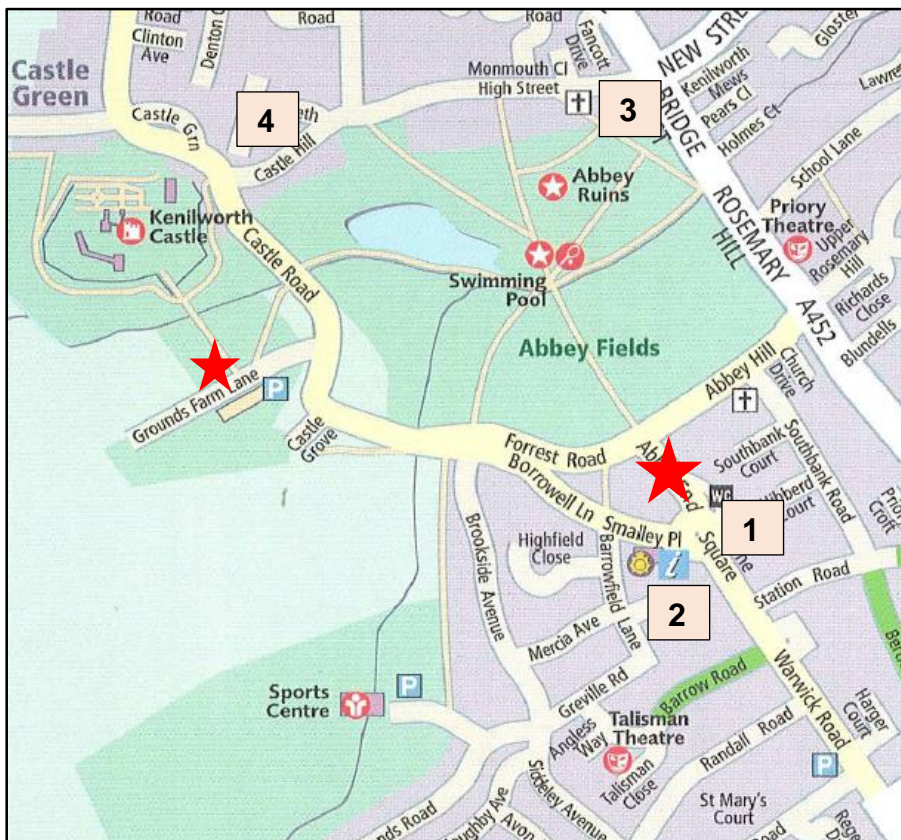

Kenilworth Castle and Elizabethan Garden Alternative Parking and Free Shuttle Bus

Our free shuttle bus runs between the bus stop, next to the Holiday Inn Hotel (on Abbey End Road), and Kenilworth Castle Visitor Centre.

The bus runs approximately every 15 minutes and is wheelchair accessible.
Please see information on site at Kenilworth Castle for last return shuttle bus time.

Alternatively, it is approximately a 15 to 20 minute walk between the castle and the town centre.

Please note town centre car park charges may apply and are non-refundable.

 Free Shuttle Bus pick up/drop off points.

Town Centre what3words location: ([///look.zoom.jars](https://look.zoom.jars))

Kenilworth Castle what3words location ([///zones.fetch.branch](https://zones.fetch.branch))

Town Centre Car Parks:

1. Abbey End
CV8 1QJ
2. Square West
CV8 1EP

Other Car Parks:

3. Abbey Fields
CV8 1BQ
(10-minute walk to castle entrance)
4. Queen and Castle
CV8 1ND
(5-minute walk to castle entrance)