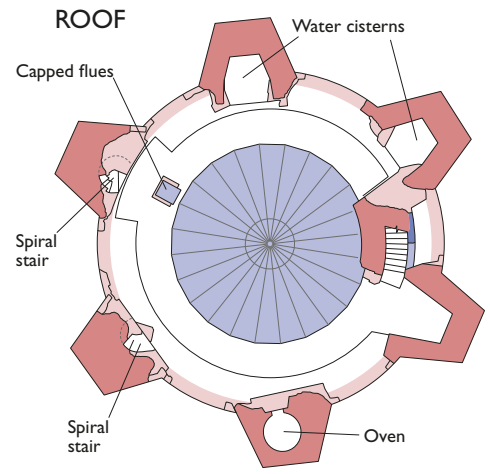

ENGLISH HERITAGE

CONISBROUGH CASTLE
GREAT TOWER PLANS

Late 12th century
 Modern
 Pale shades indicate
 plinths or low walls
 FP = fireplace

This drawing is English Heritage copyright and is supplied for the purposes of private research. It may not be reproduced in any medium without the express written permission of English Heritage. February 2015