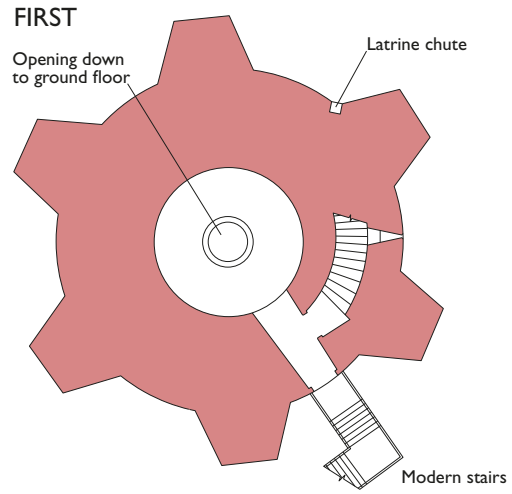

ENGLISH HERITAGE

CONISBROUGH CASTLE
GREAT TOWER PLANS

Late 12th century
 Modern
 Pale shades indicate
 plinths or low walls
 FP = fireplace

This drawing is English Heritage copyright and is supplied for the purposes of private research. It may not be reproduced in any medium without the express written permission of English Heritage. February 2015