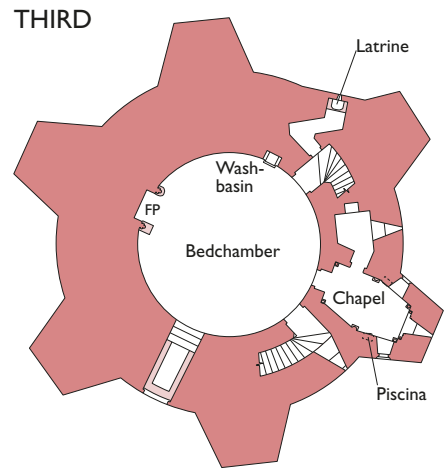

CONISBROUGH CASTLE
GROUND PLAN

This drawing is English Heritage copyright and is supplied for the purposes of private research. It may not be reproduced in any medium without the express written permission of English Heritage.
February 2015

ENGLISH HERITAGE

CONISBROUGH CASTLE
GREAT TOWER PLANS

Late 12th century
 Modern
 Pale shades indicate
 plinths or low walls
 FP = fireplace

This drawing is English Heritage copyright and is supplied for the purposes of private research. It may not be reproduced in any medium without the express written permission of English Heritage. February 2015