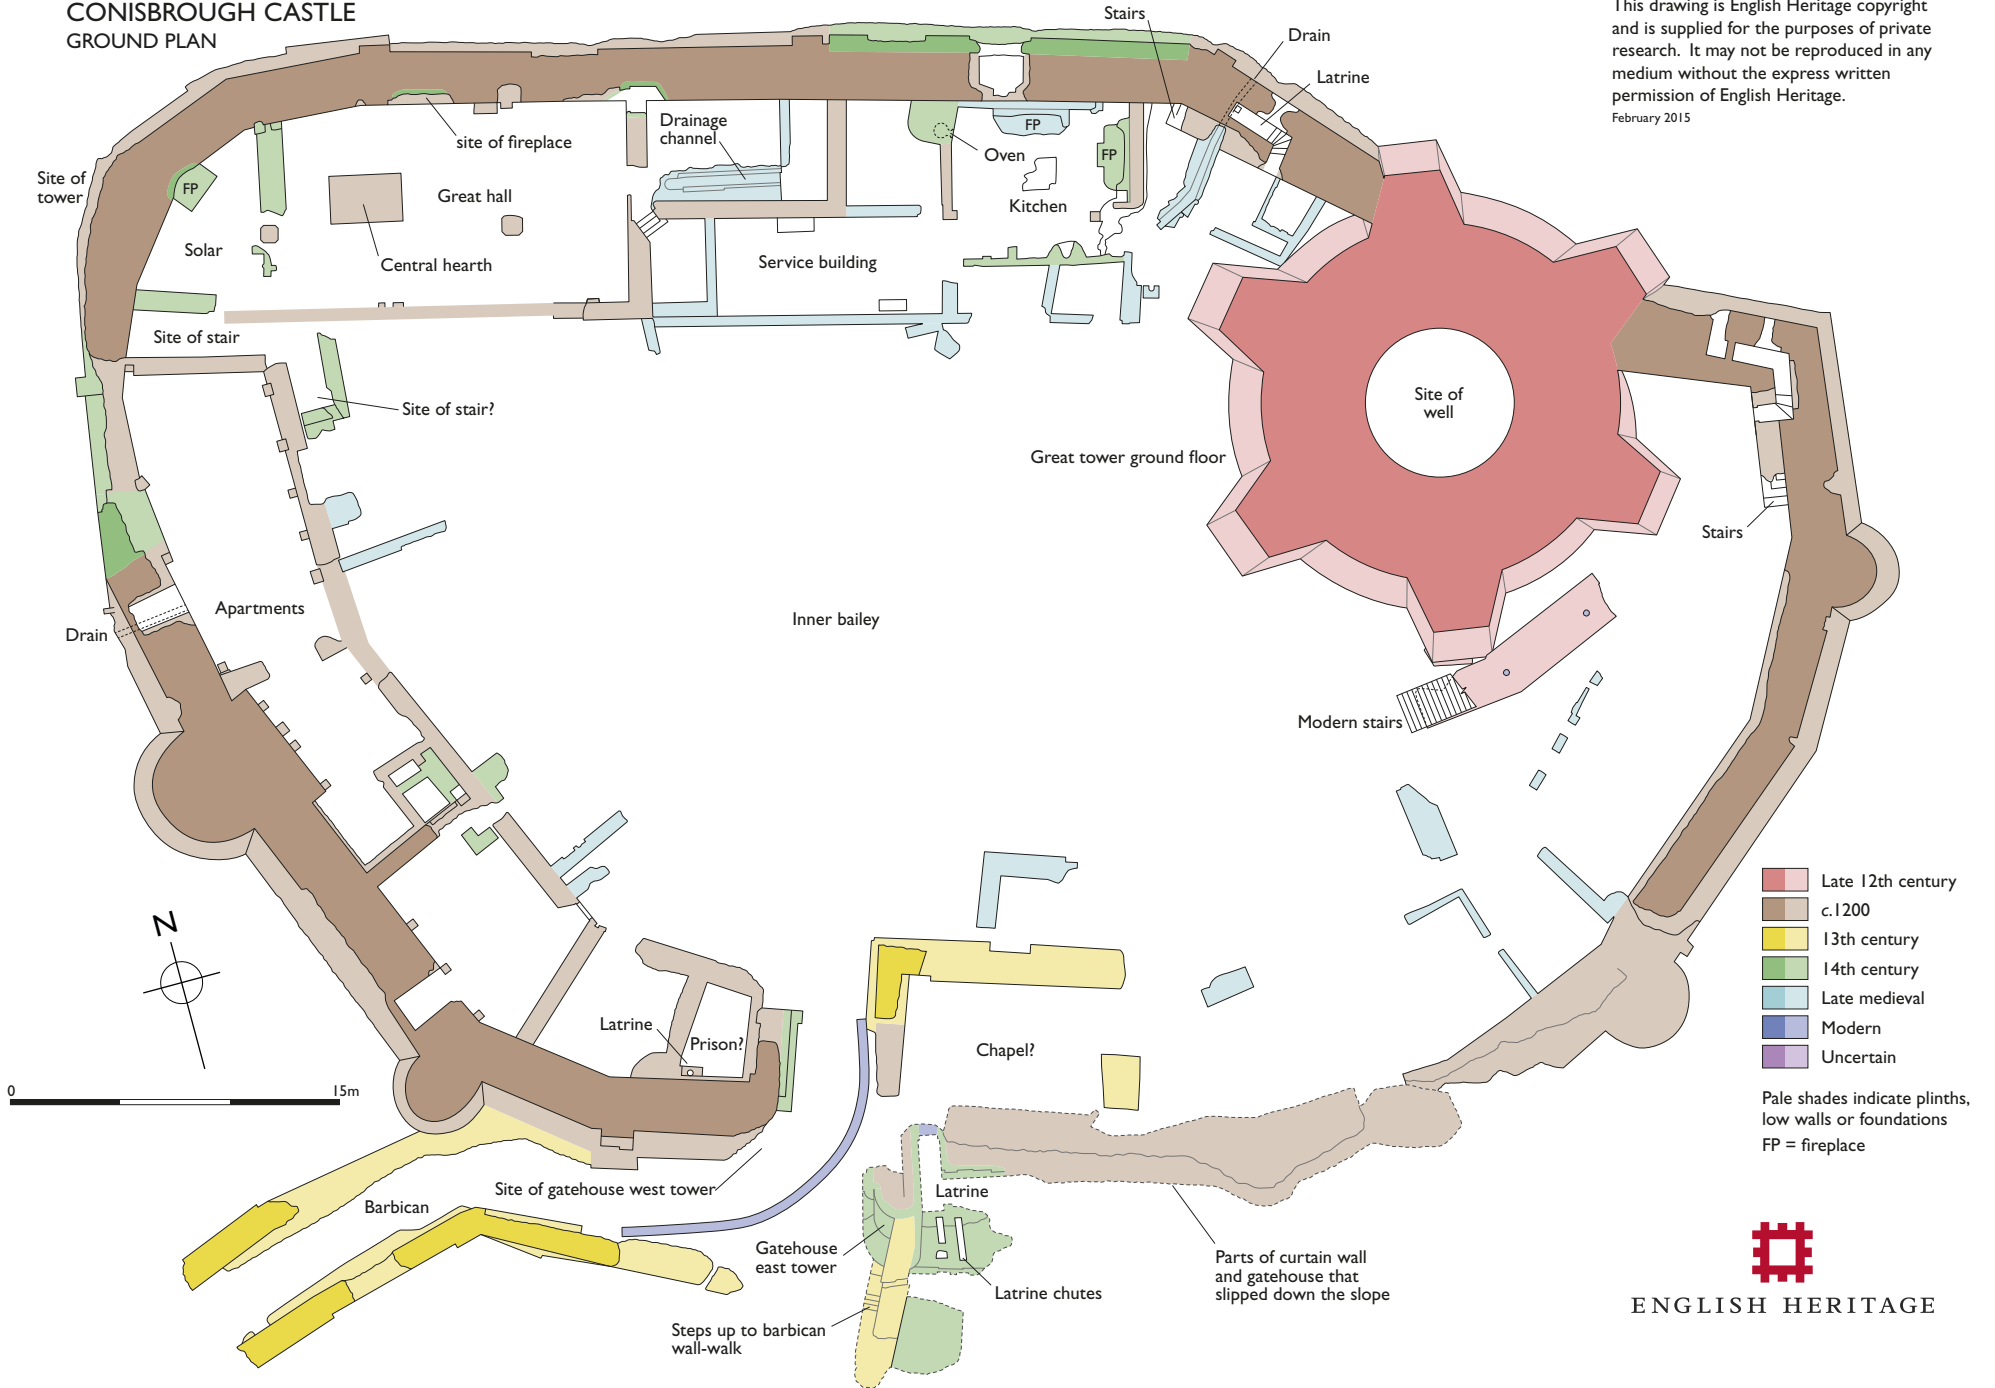

CONISBROUGH CASTLE
GROUND PLAN

This drawing is English Heritage copyright and is supplied for the purposes of private research. It may not be reproduced in any medium without the express written permission of English Heritage.
February 2015

ENGLISH HERITAGE

CONISBROUGH CASTLE
GREAT TOWER PLANS

Late 12th century
 Modern
 Pale shades indicate
 plinths or low walls
 FP = fireplace

This drawing is English Heritage copyright and is supplied for the purposes of private research. It may not be reproduced in any medium without the express written permission of English Heritage. February 2015