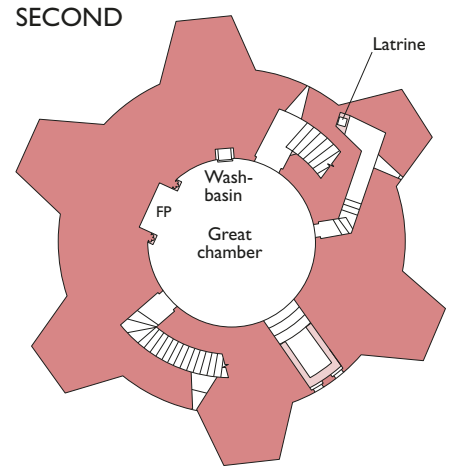

CONISBROUGH CASTLE
GROUND PLAN

This drawing is English Heritage copyright and is supplied for the purposes of private research. It may not be reproduced in any medium without the express written permission of English Heritage.
February 2015

ENGLISH HERITAGE

CONISBROUGH CASTLE
GREAT TOWER PLANS

Late 12th century
 Modern
 Pale shades indicate
 plinths or low walls
 FP = fireplace

This drawing is English Heritage copyright and is supplied for the purposes of private research. It may not be reproduced in any medium without the express written permission of English Heritage. February 2015