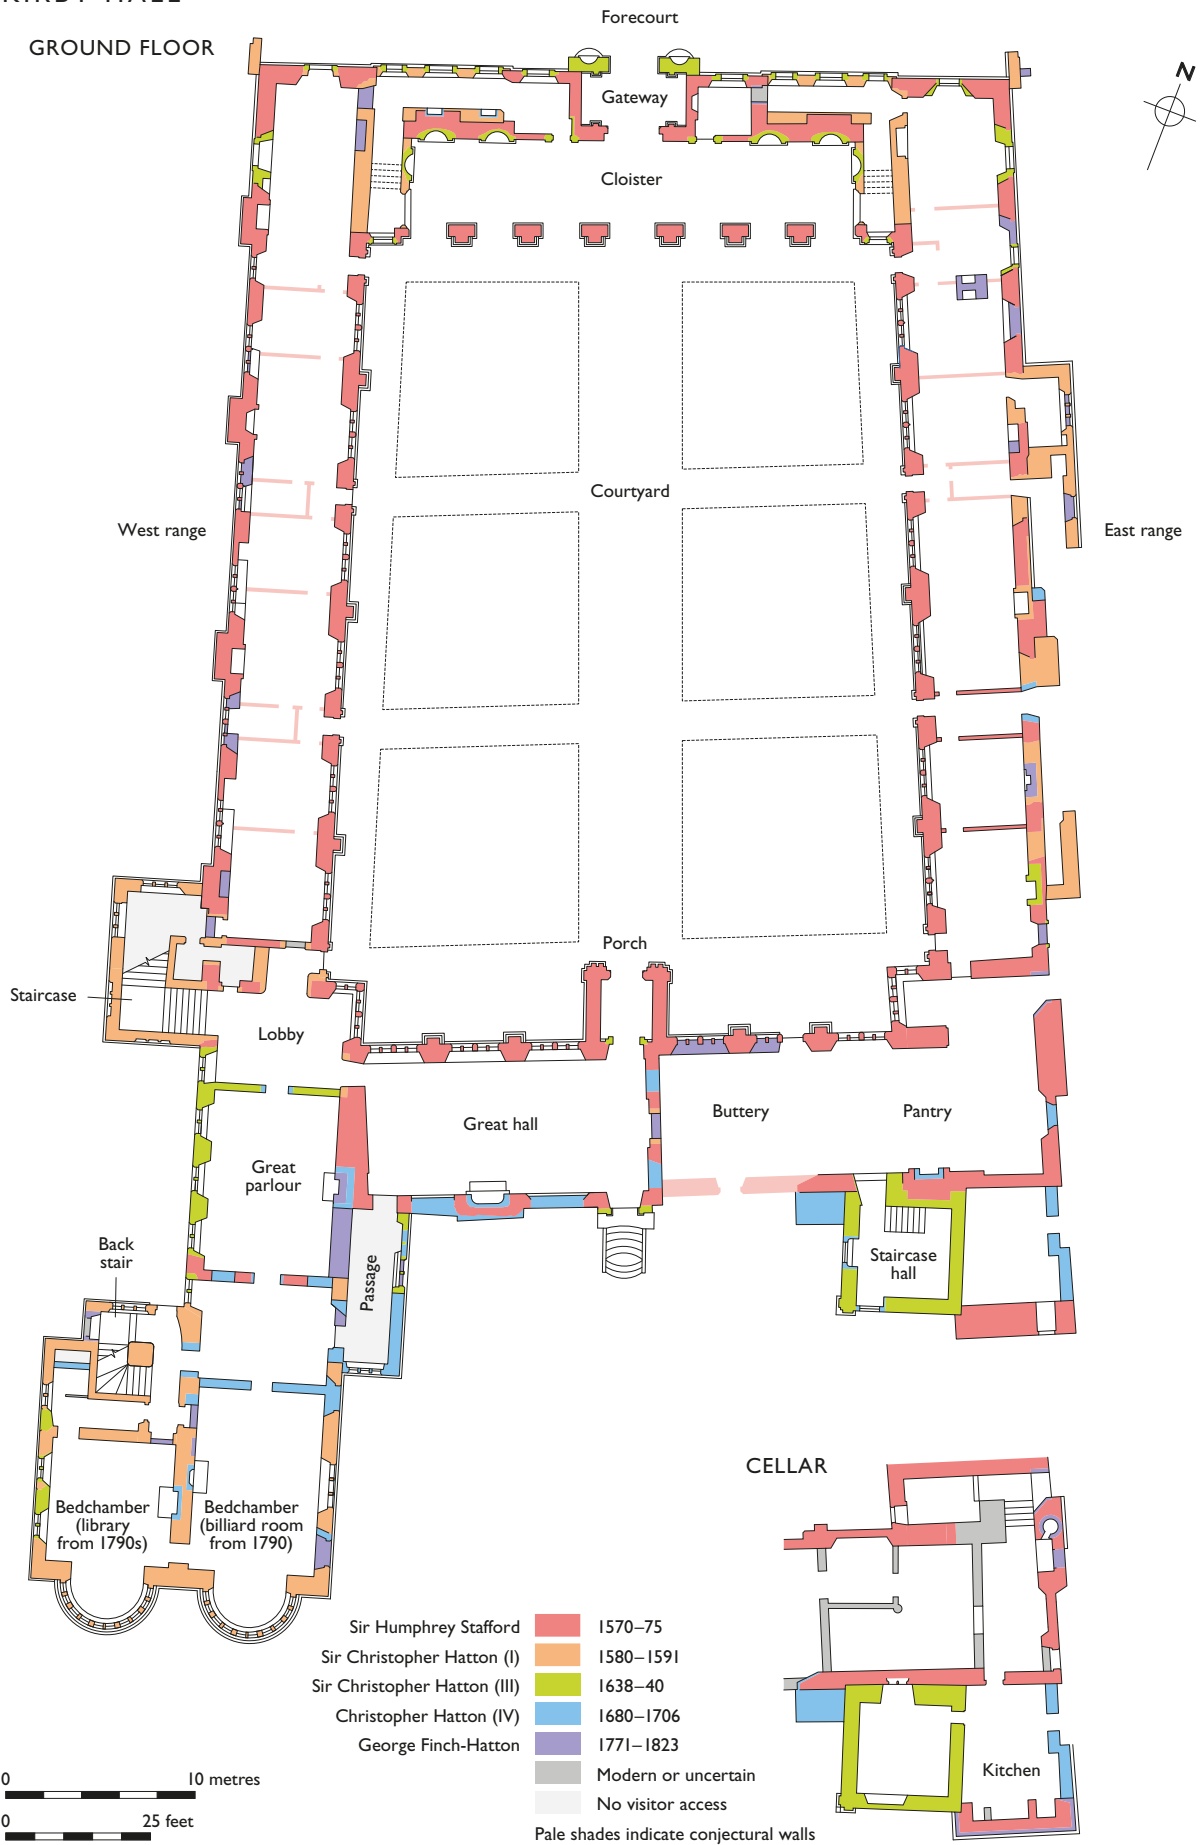

KIRBY HALL

GROUND FLOOR

This drawing is English Heritage copyright and is supplied for the purposes of private research. It may not be reproduced in any medium without the express written permission of English Heritage. February 2015

KIRBY HALL

FIRST FLOOR

- Sir Humphrey Stafford 1570–75
- Sir Christopher Hatton (I) 1580–1591
- Sir Christopher Hatton (III) 1638–40
- Christopher Hatton (IV) 1680–1706
- George Finch-Hatton 1771–1823
- Modern or uncertain
- No visitor access

Pale shades indicate conjectural walls