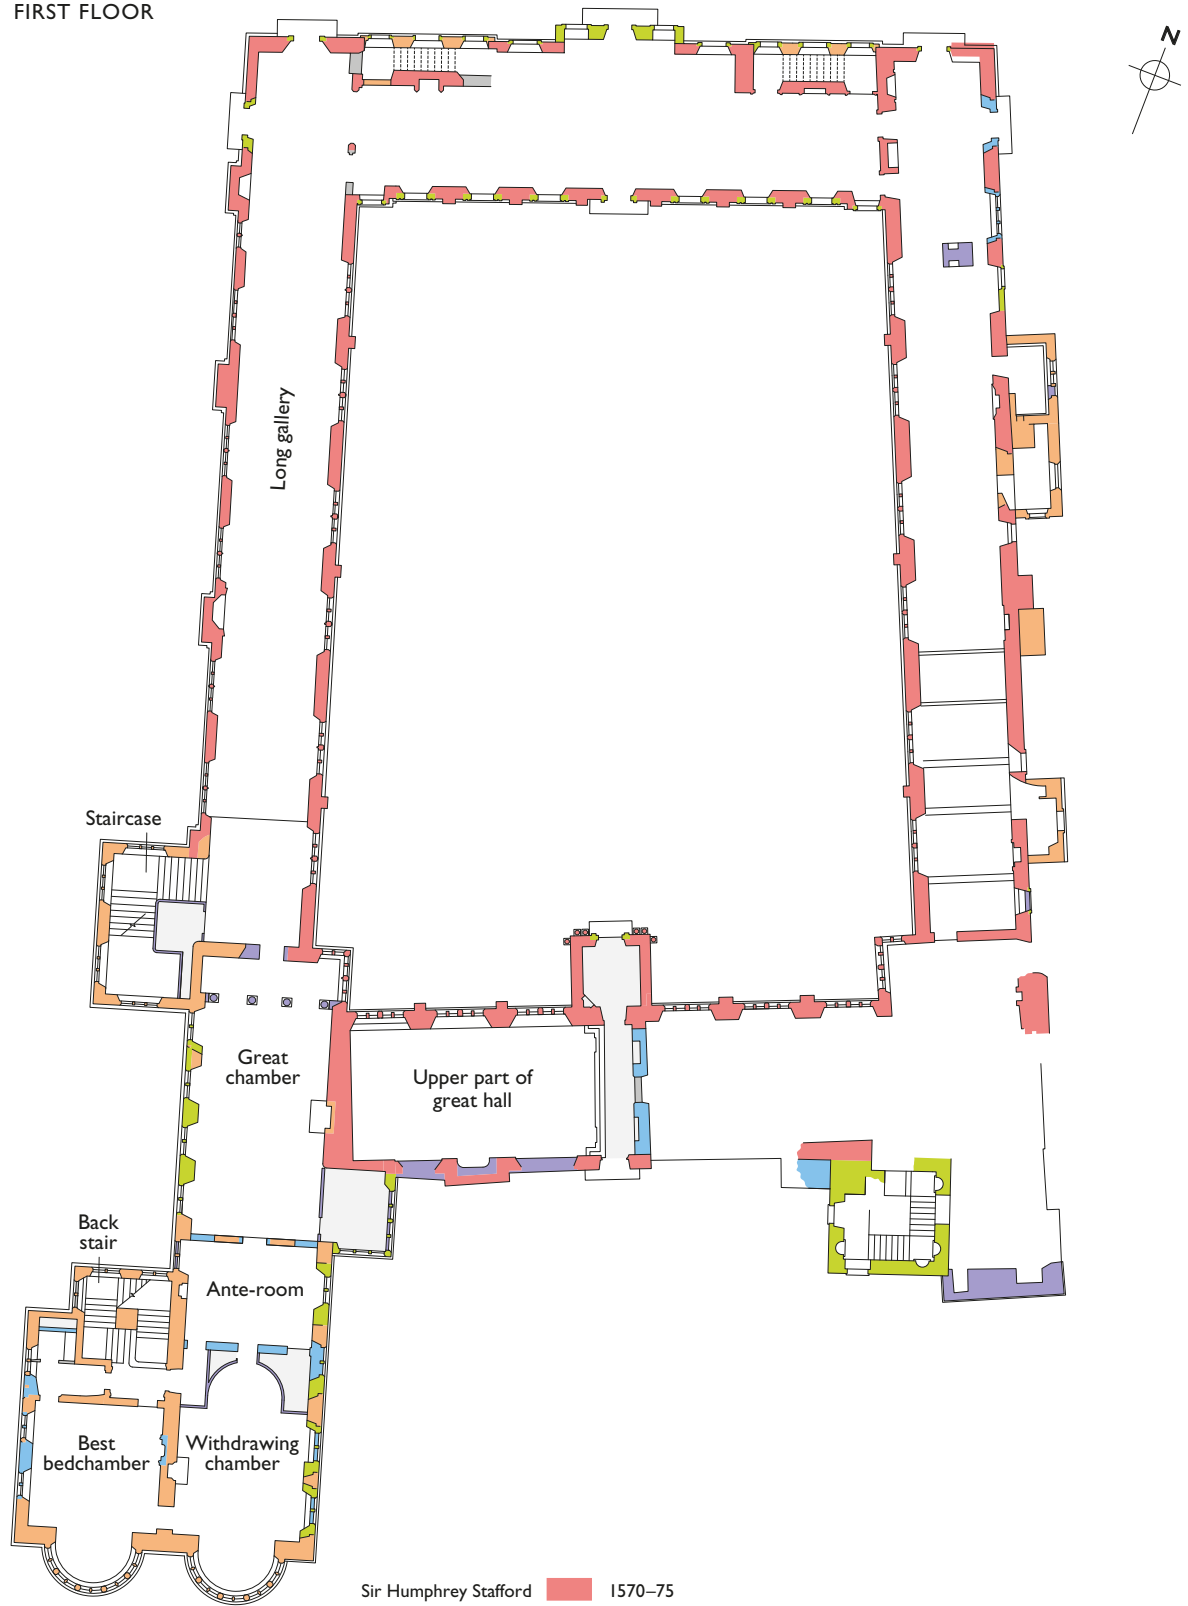

KIRBY HALL

GROUND FLOOR

This drawing is English Heritage copyright and is supplied for the purposes of private research. It may not be reproduced in any medium without the express written permission of English Heritage. February 2015

KIRBY HALL

FIRST FLOOR

- Sir Humphrey Stafford 1570–75
- Sir Christopher Hatton (I) 1580–1591
- Sir Christopher Hatton (III) 1638–40
- Christopher Hatton (IV) 1680–1706
- George Finch-Hatton 1771–1823
- Modern or uncertain
- No visitor access

Pale shades indicate conjectural walls