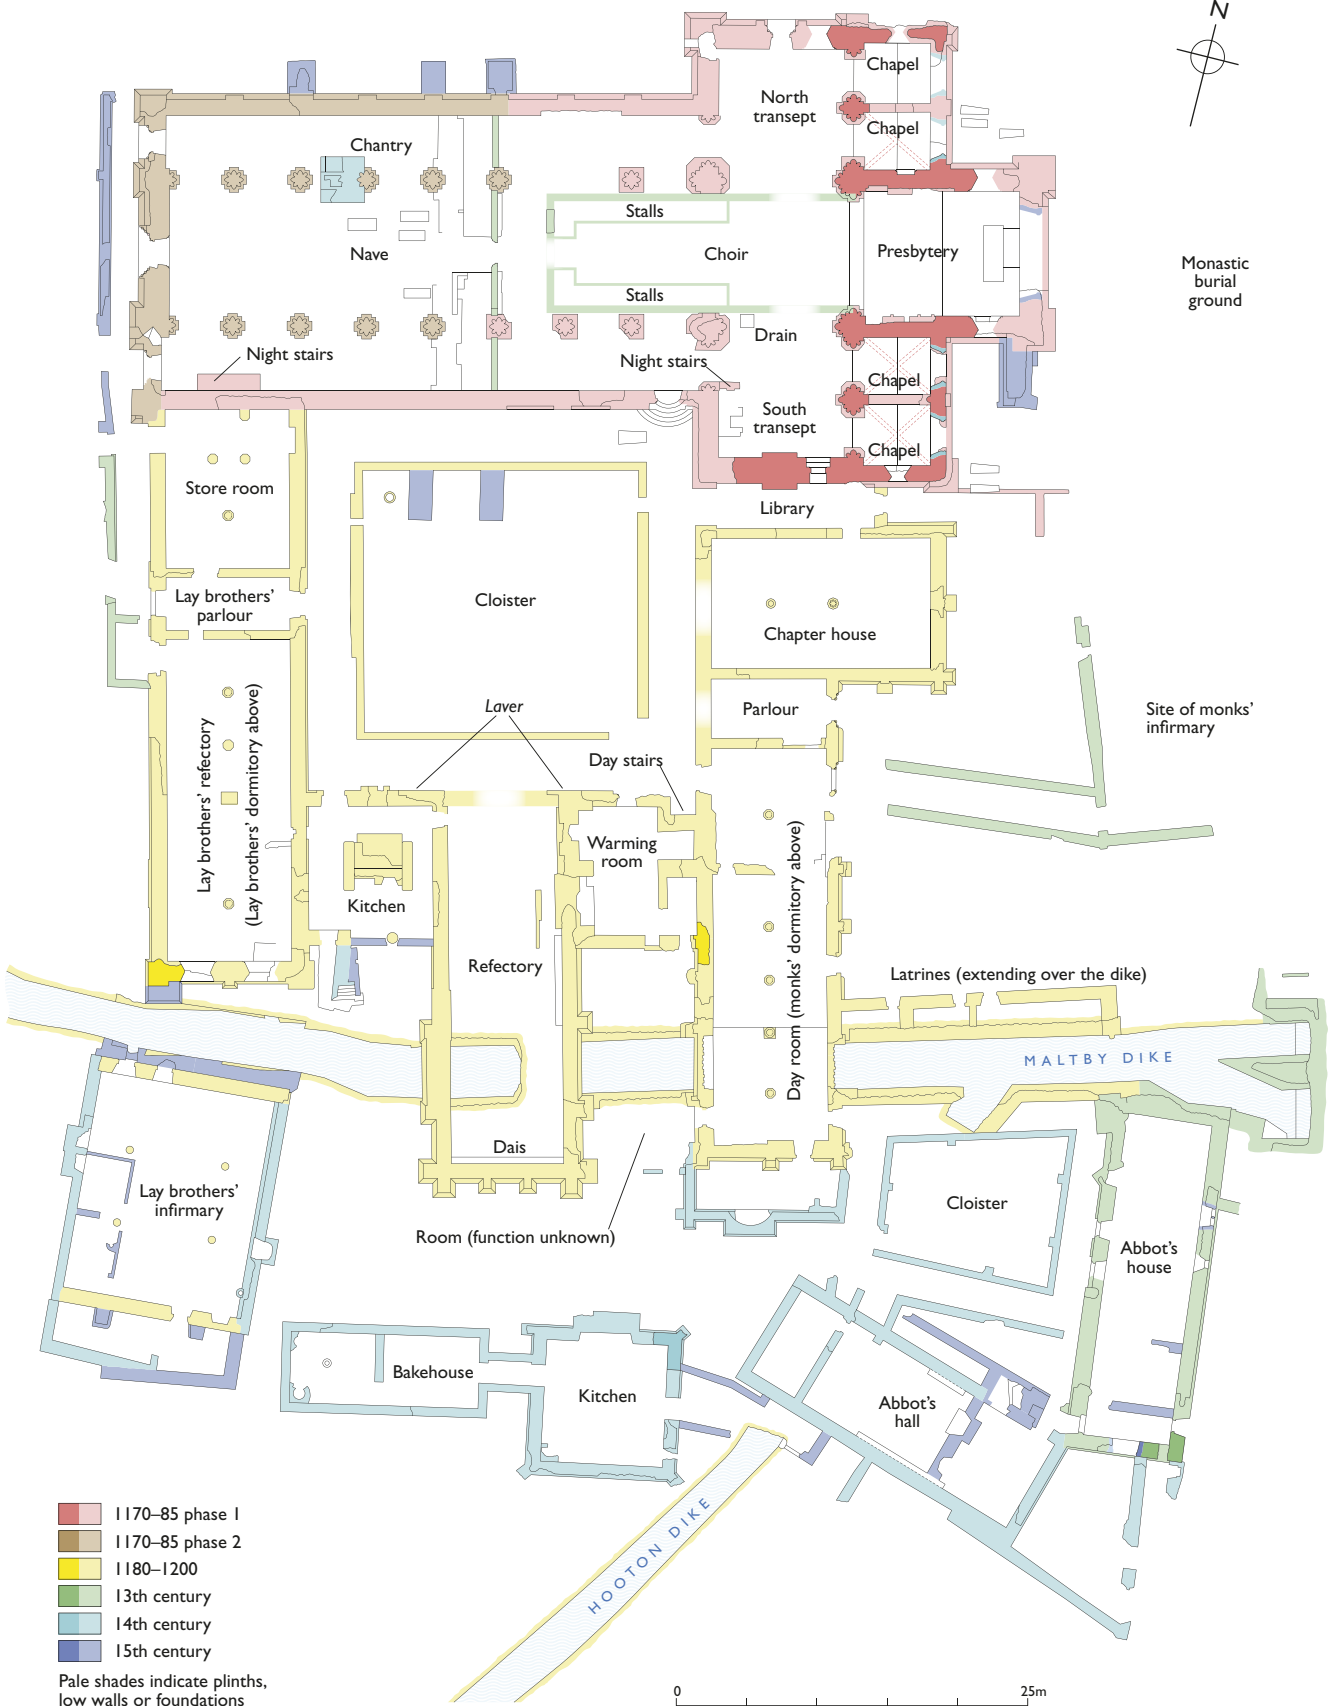

ROCHE ABBEY

This drawing is English Heritage copyright and is supplied for the purposes of private research. It may not be reproduced in any medium without the express written permission of English Heritage. February 2015

ENGLISH HERITAGE