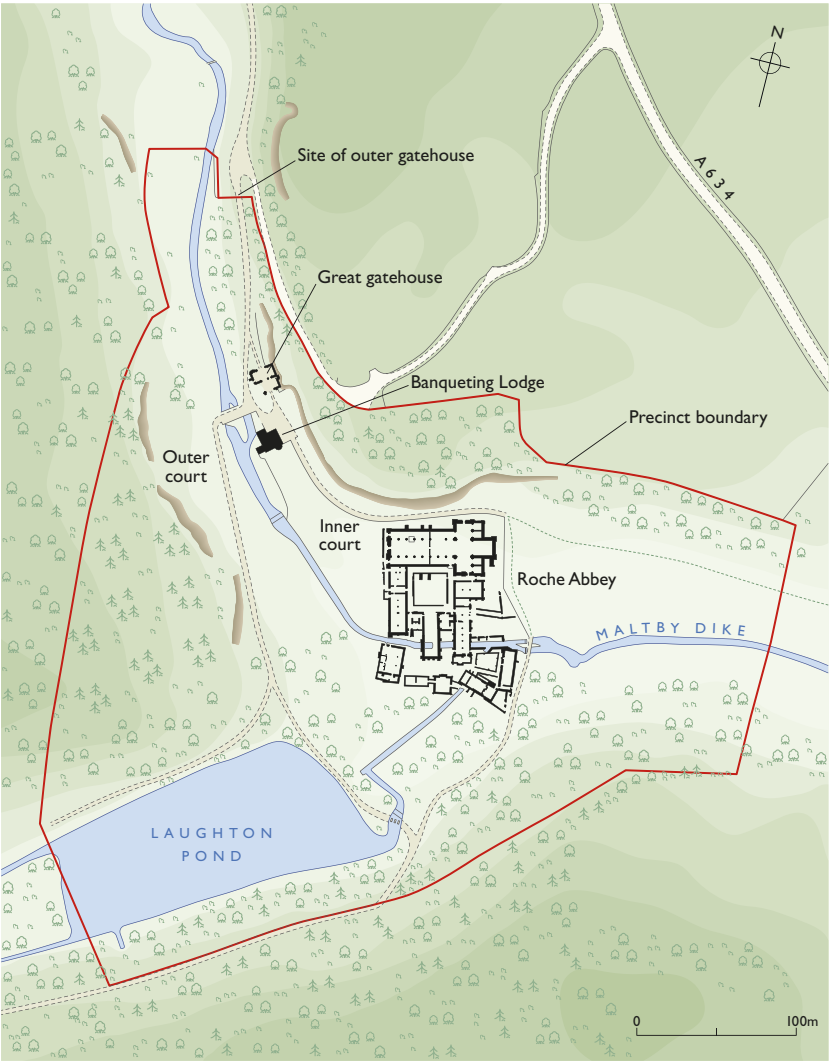

ROCHE ABBEY

This drawing is English Heritage copyright and is supplied for the purposes of private research. It may not be reproduced in any medium without the express written permission of English Heritage. February 2015

ENGLISH HERITAGE

ROCHE ABBEY

PRECINCT PLAN

GREAT GATEHOUSE

Ground floor

First floor

14th century
 Modern
 Pale shades indicate plinths, low walls or foundations

0 10m

Based upon 1962 Ordnance Survey map
 This drawing is English Heritage copyright and is supplied for the purposes of private research.
 It may not be reproduced in any medium without the express written permission of English Heritage.
 February 2015