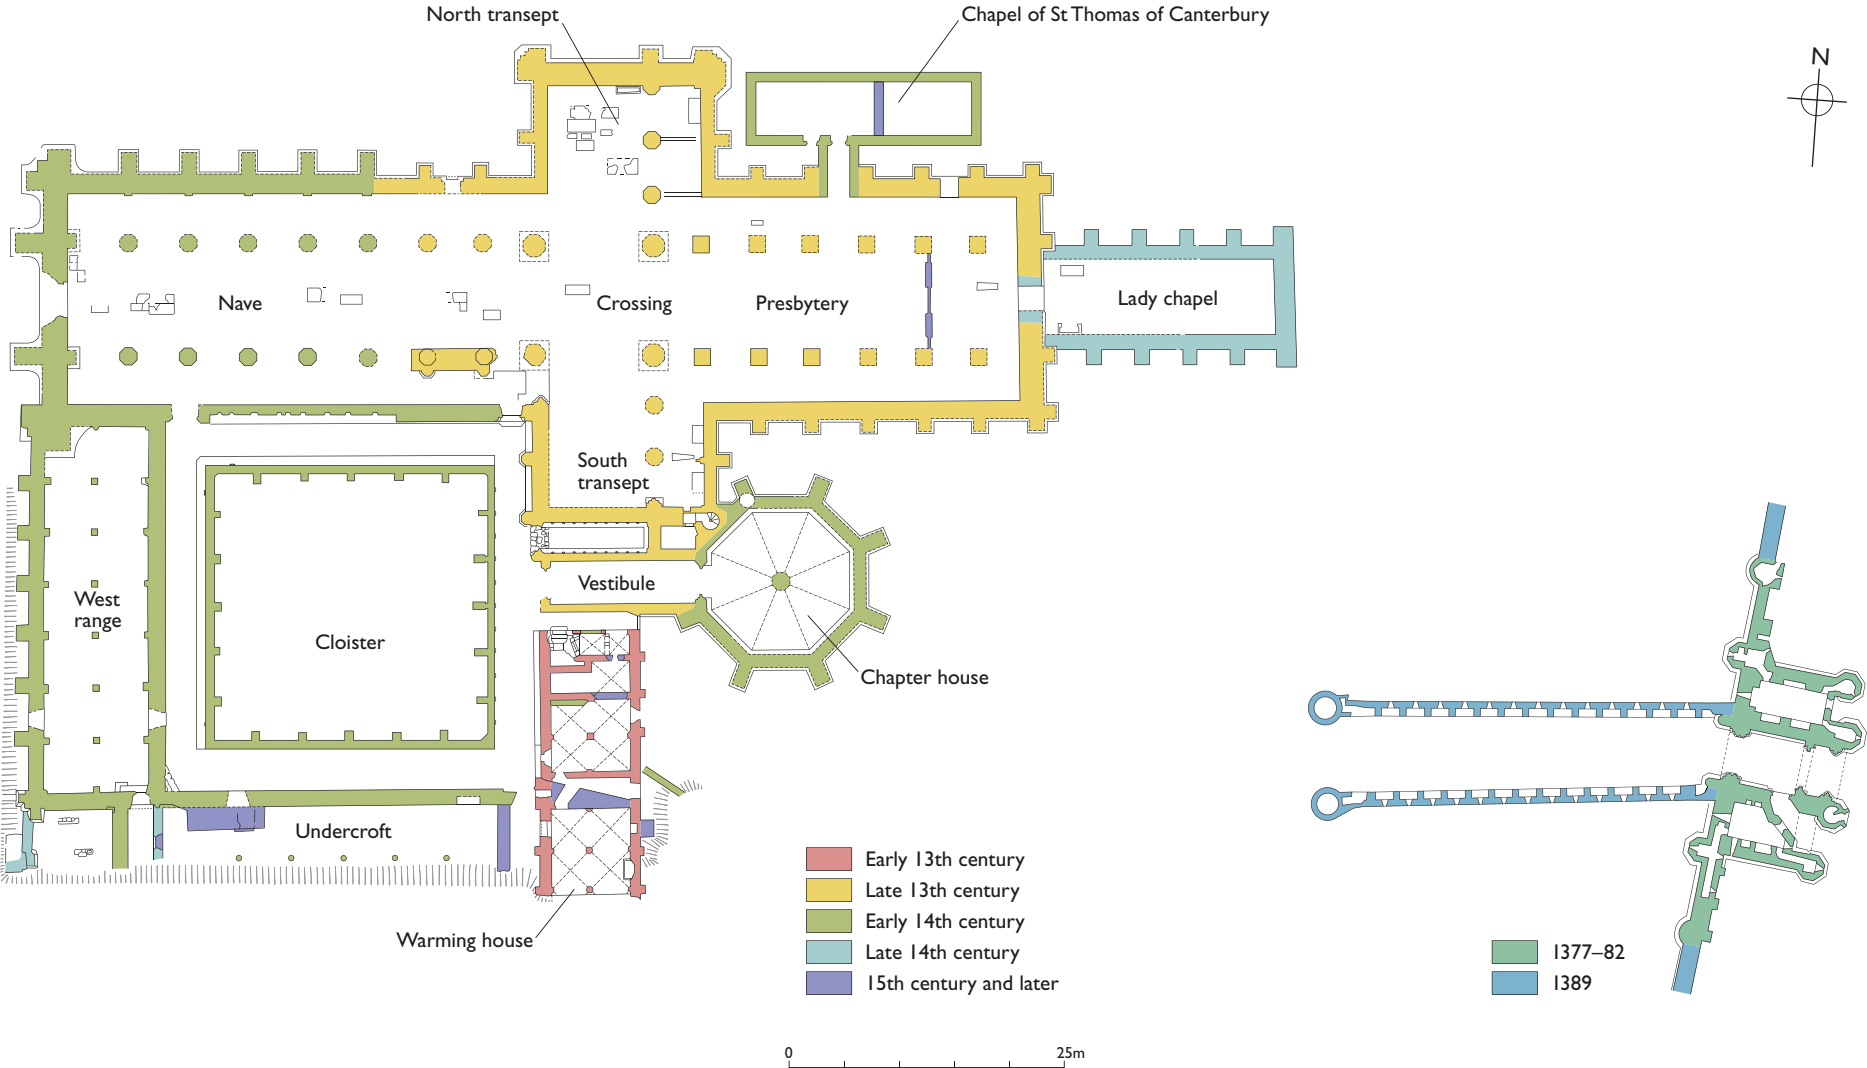

THORNTON ABBEY

This drawing is English Heritage copyright and is supplied for the purposes of private research. It may not be reproduced in any medium without the express written permission of English Heritage. February 2015