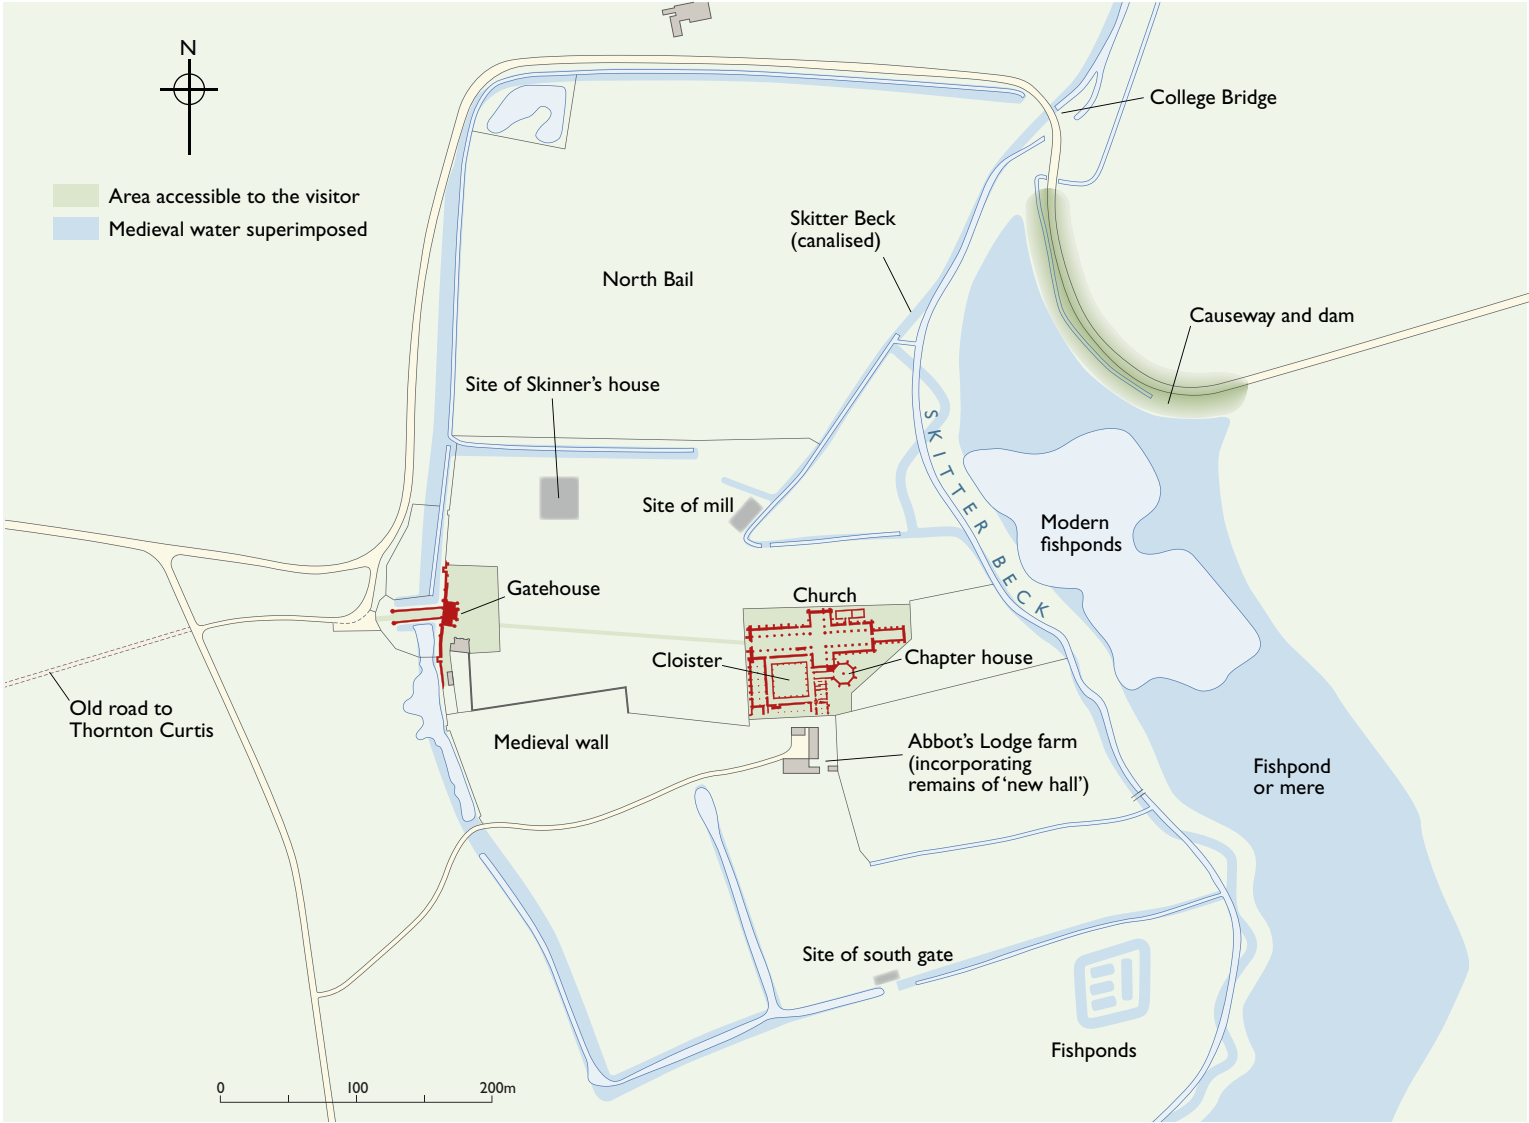

THORNTON ABBEY MAP OF THE ABBEY COMPLEX WITH ITS MEDIEVAL WATER FEATURES SUPERIMPOSED

This drawing is English Heritage copyright and is supplied for the purposes of private research. It may not be reproduced in any medium without the express written permission of English Heritage. February 2015