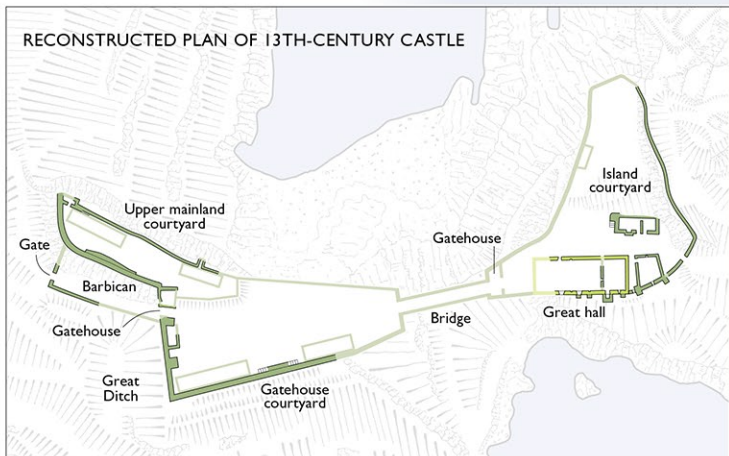

# TINTAGEL CASTLE

RECONSTRUCTED PLAN OF 13TH-CENTURY CASTLE

- 5th–7th century
- Buried features
- c.1150
- c.1240
- c.1260
- c.1340
- c.1380
- Post 1852

This drawing is English Heritage copyright and is supplied for the purposes of private research. It may not be reproduced in any medium without the express written permission of English Heritage.