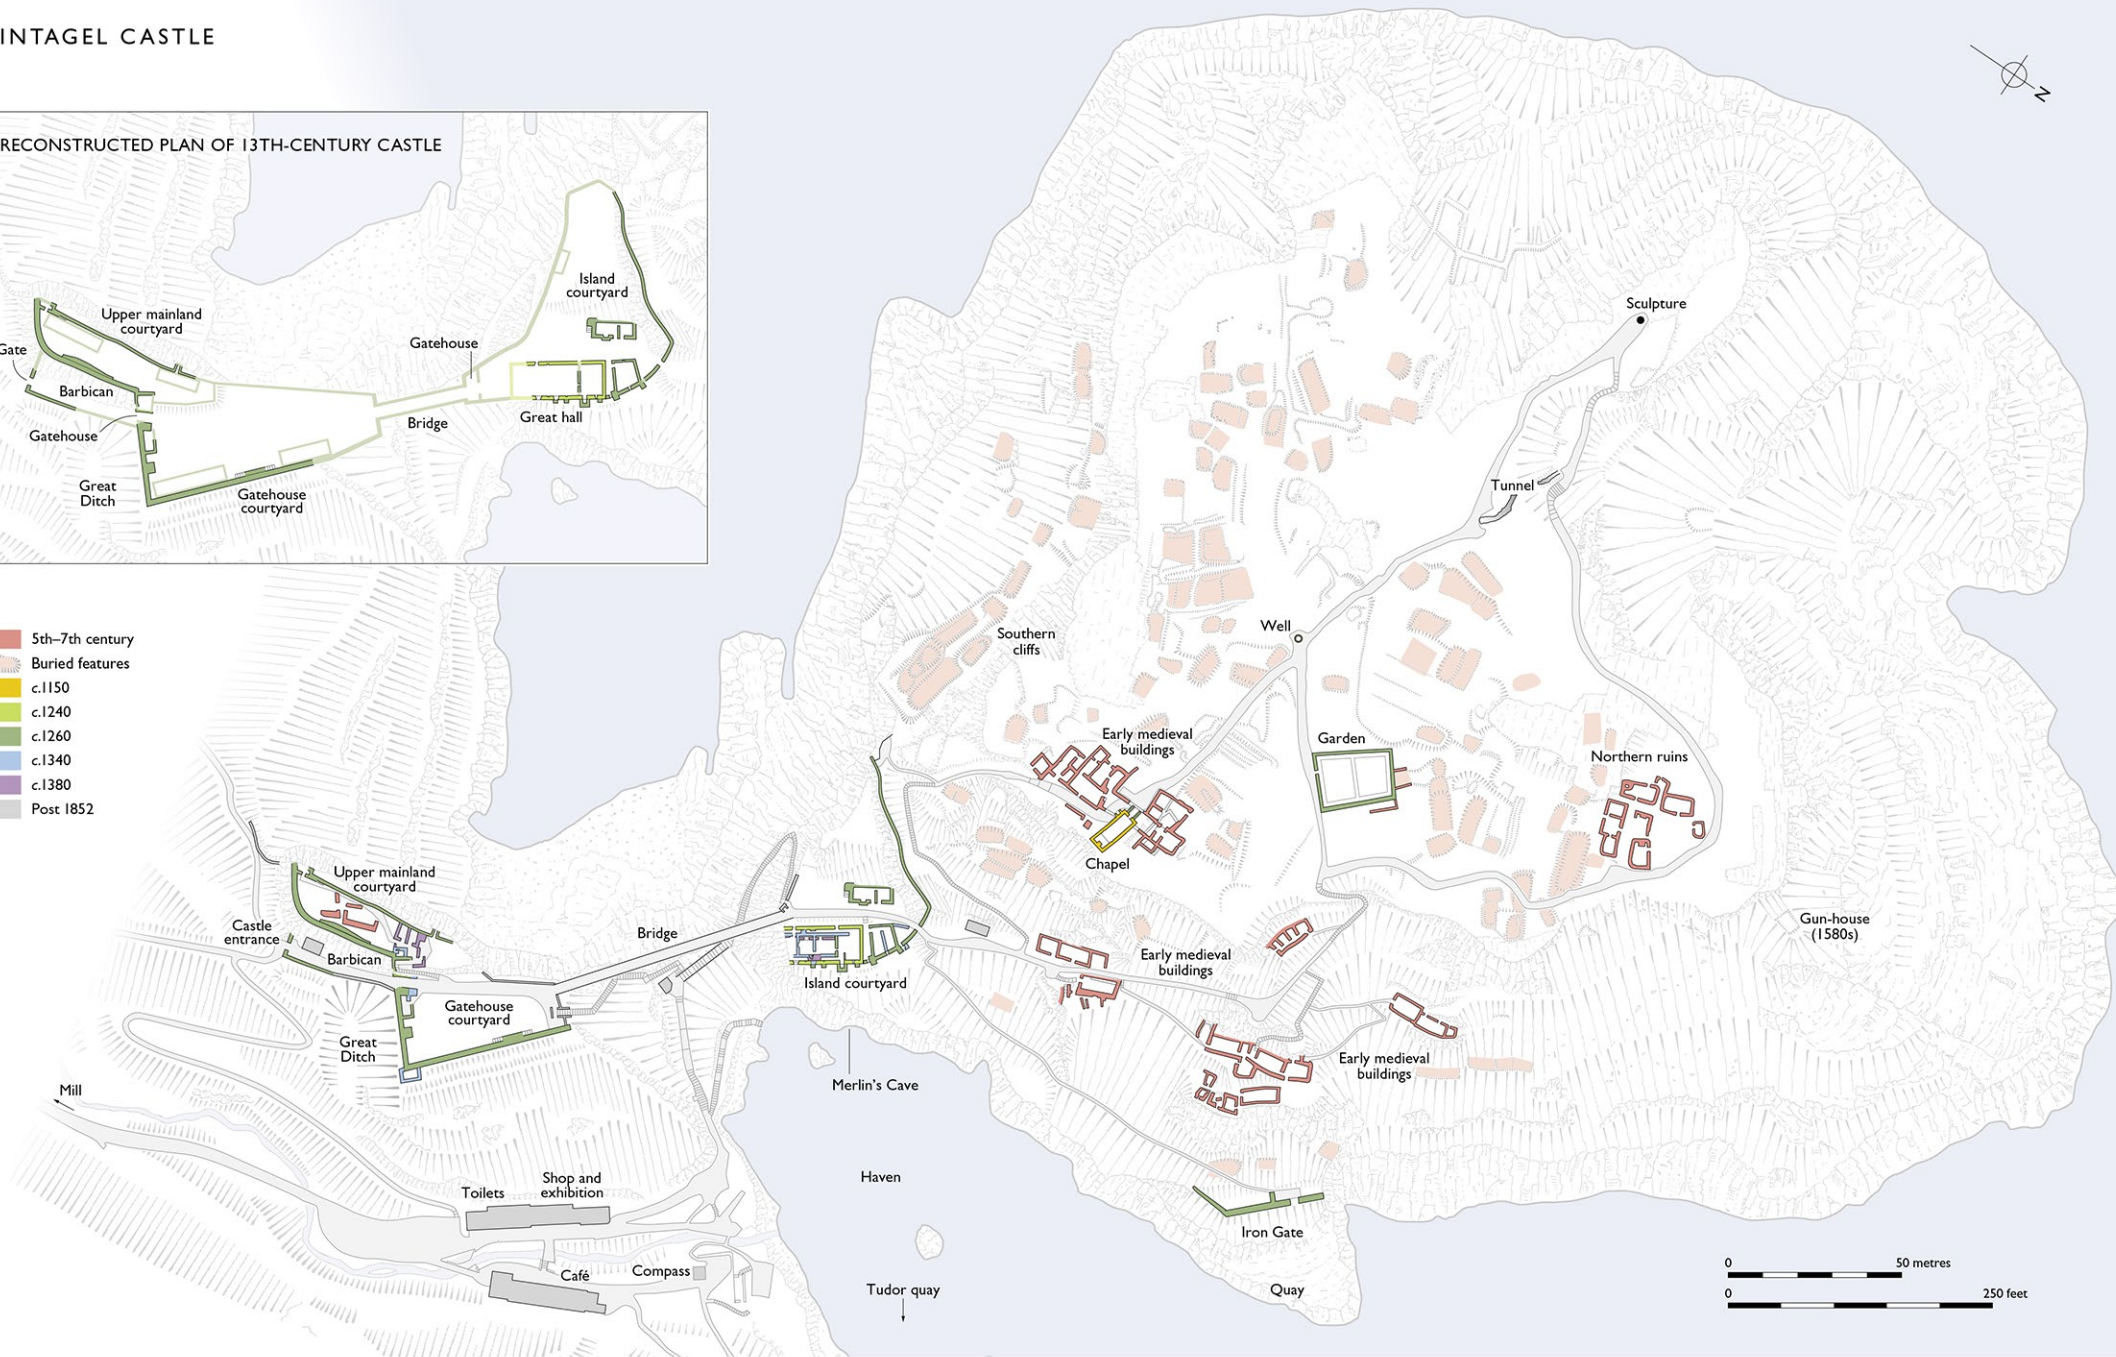

# TINTAGEL CASTLE

RECONSTRUCTED PLAN OF 13TH-CENTURY CASTLE

- 5th–7th century
- Buried features
- c.1150
- c.1240
- c.1260
- c.1340
- c.1380
- Post 1852

This drawing is English Heritage copyright and is supplied for the purposes of private research. It may not be reproduced in any medium without the express written permission of English Heritage.