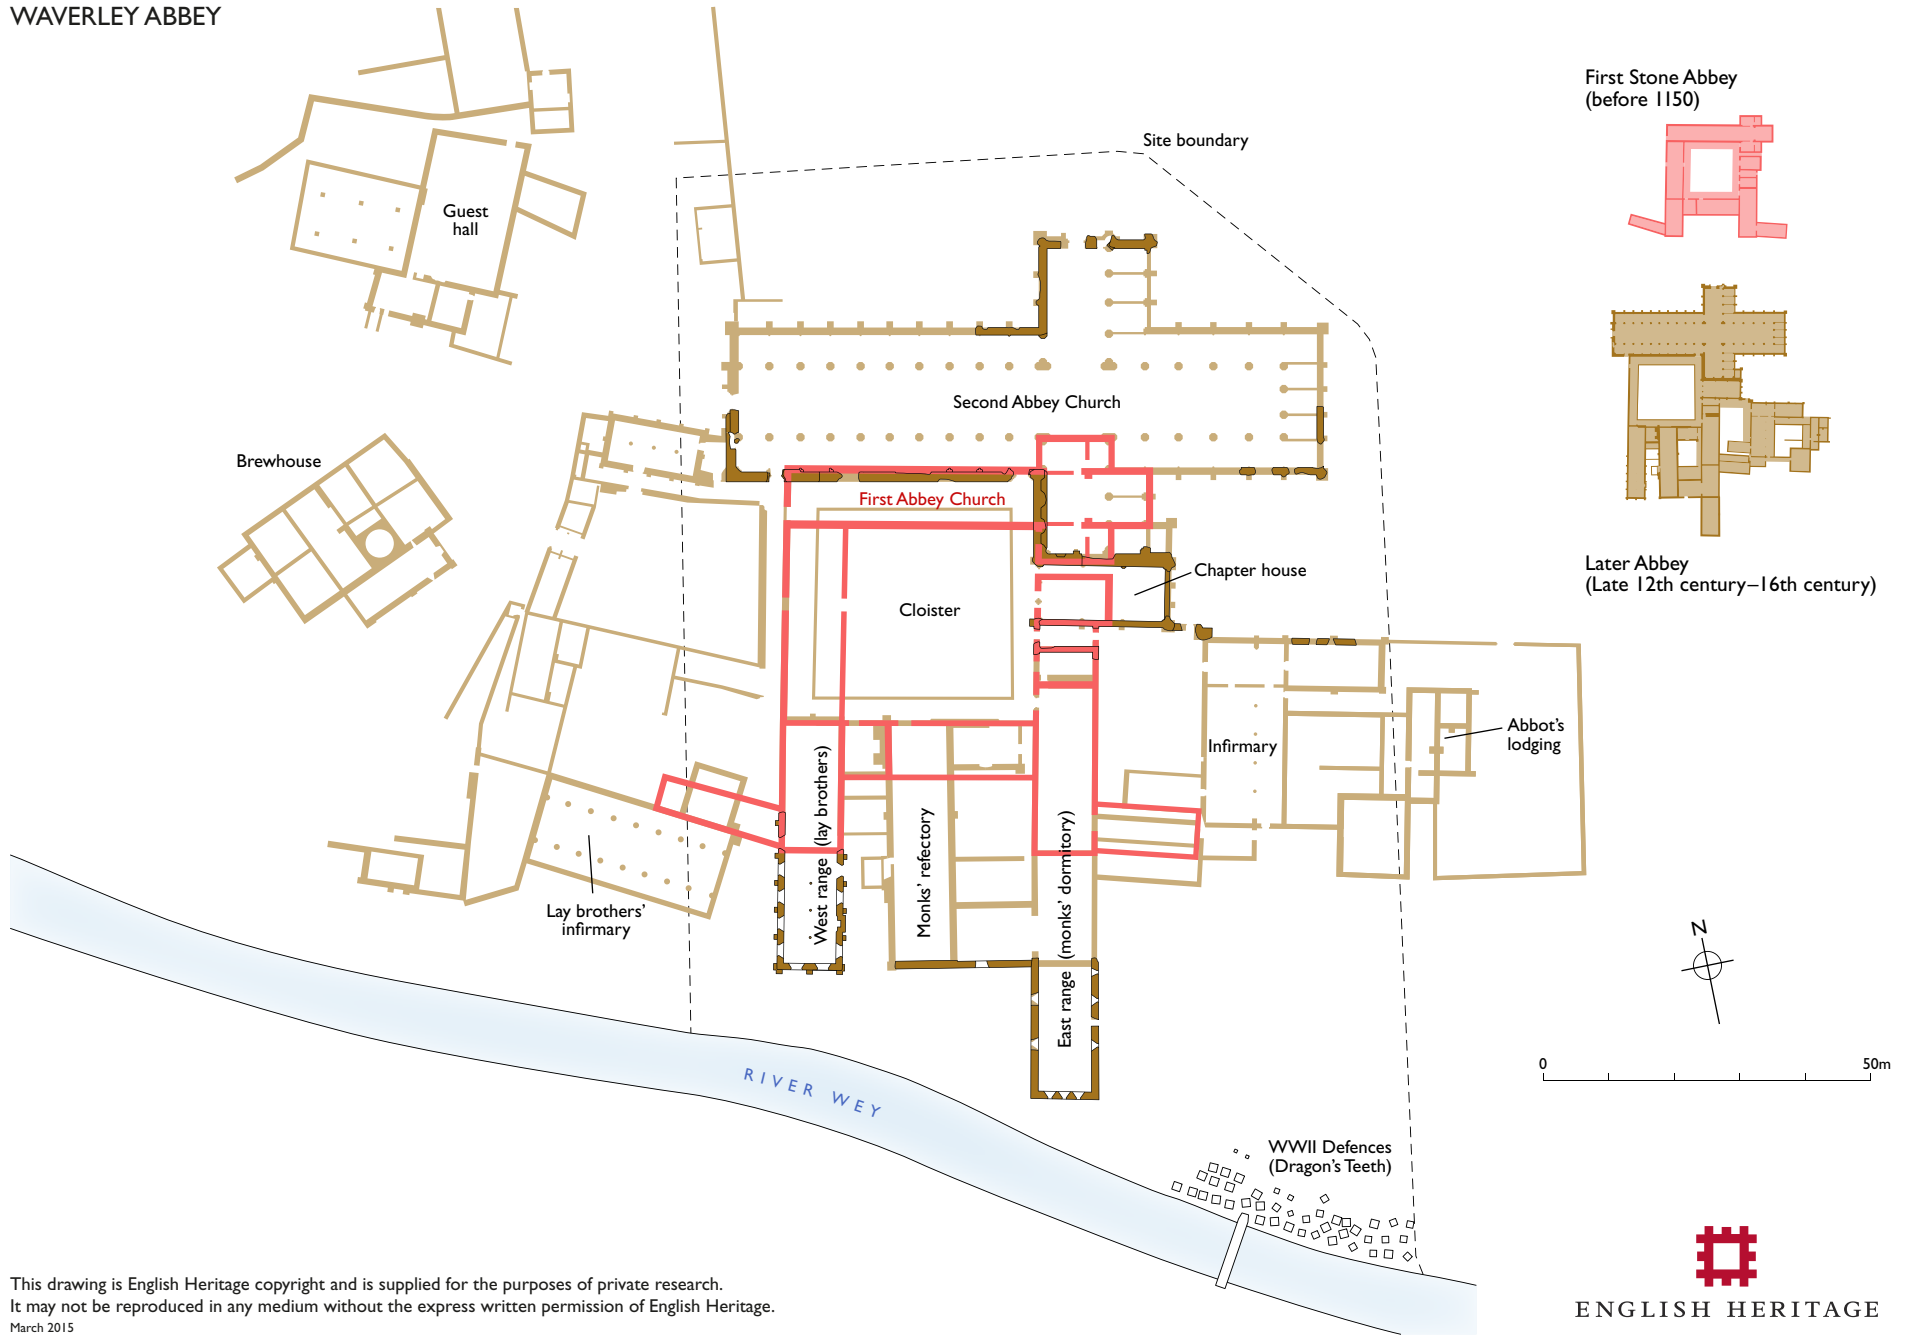

WAVERLEY ABBEY

This drawing is English Heritage copyright and is supplied for the purposes of private research. It may not be reproduced in any medium without the express written permission of English Heritage. March 2015

WAVERLEY ABBEY

PLAN OF ABBEY CHURCH

This drawing is English Heritage copyright and is supplied for the purposes of private research.
It may not be reproduced in any medium without the express written permission of English Heritage.
February 2015