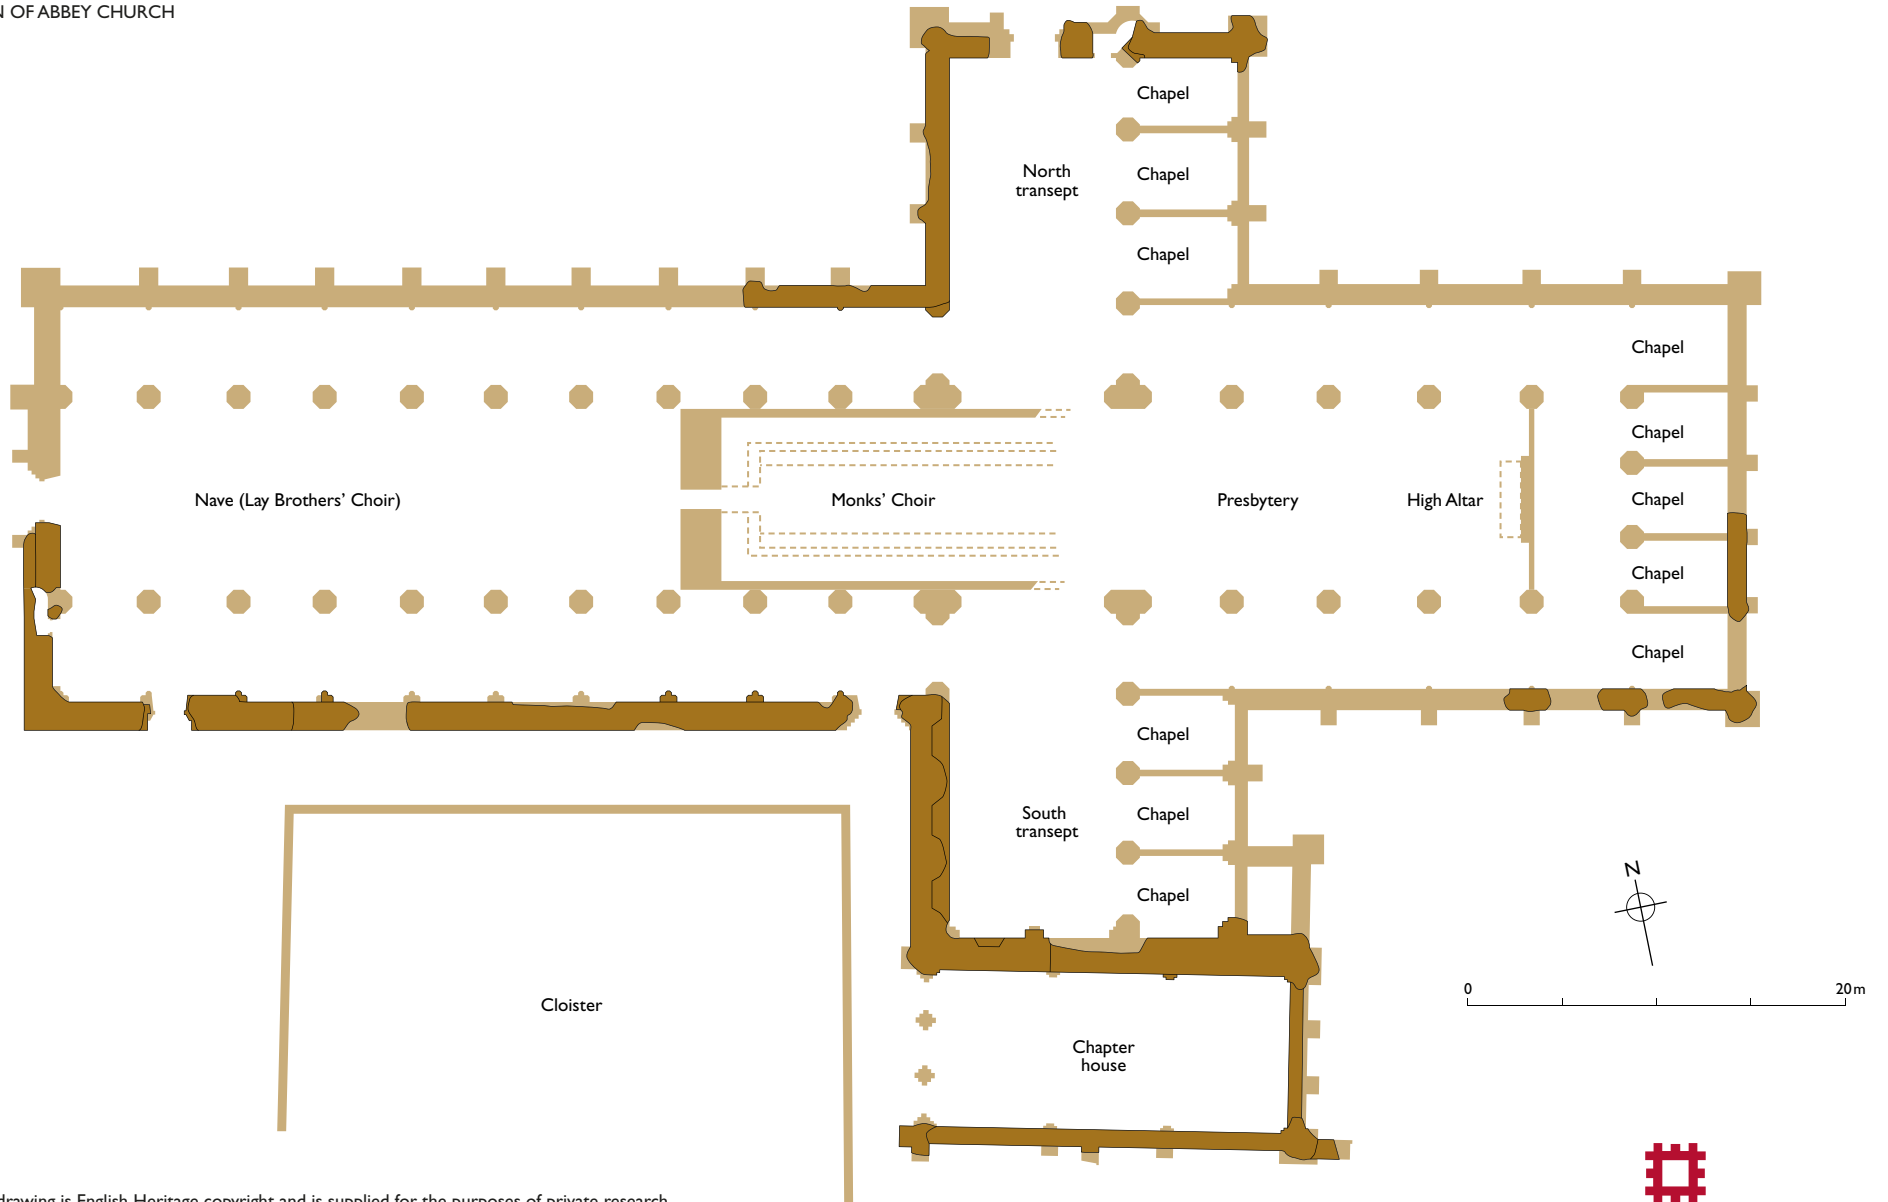

WAVERLEY ABBEY

PLAN OF ABBEY CHURCH

This drawing is English Heritage copyright and is supplied for the purposes of private research.
It may not be reproduced in any medium without the express written permission of English Heritage.
February 2015