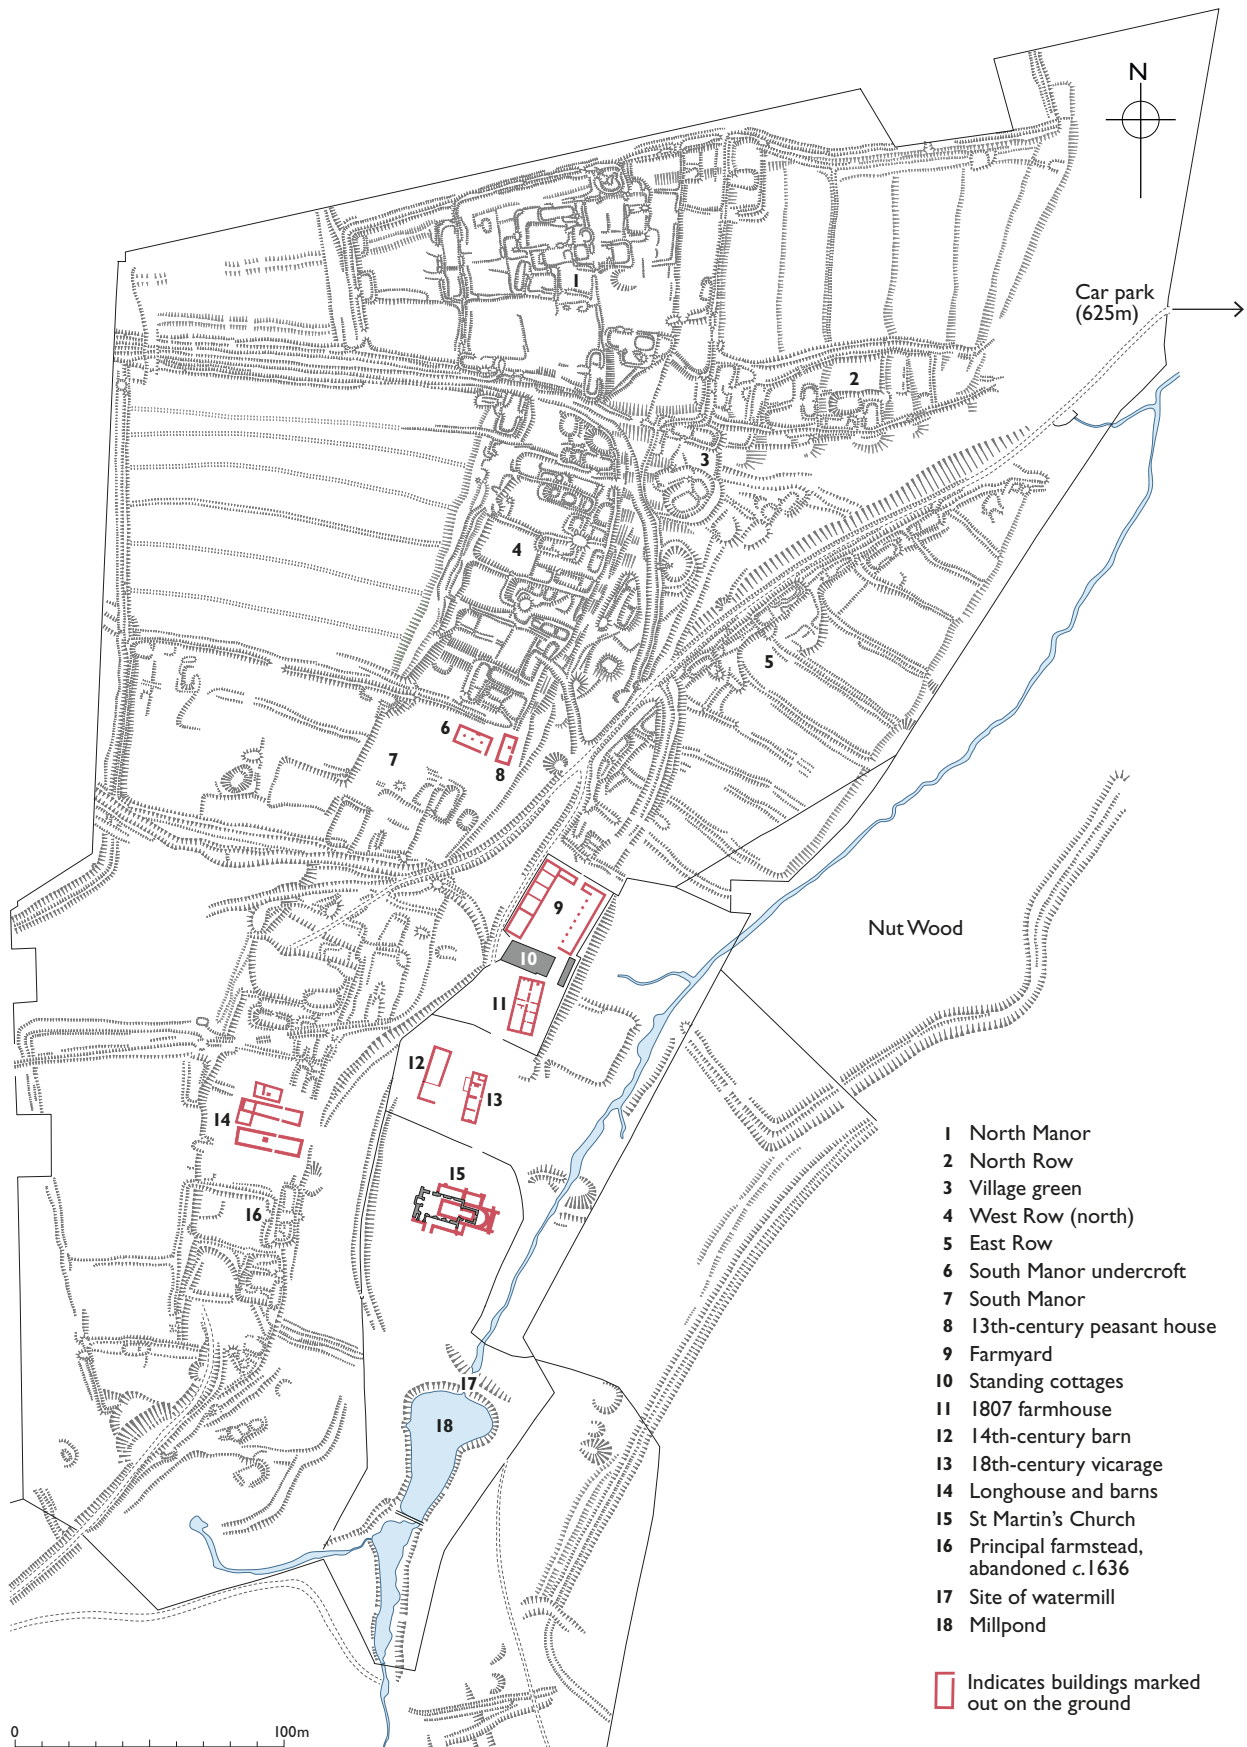

WHARRAM PERCY DESERTED MEDIEVAL VILLAGE

This drawing is English Heritage copyright and is supplied for the purposes of private research. It may not be reproduced in any medium without the express written permission of English Heritage. February 2015