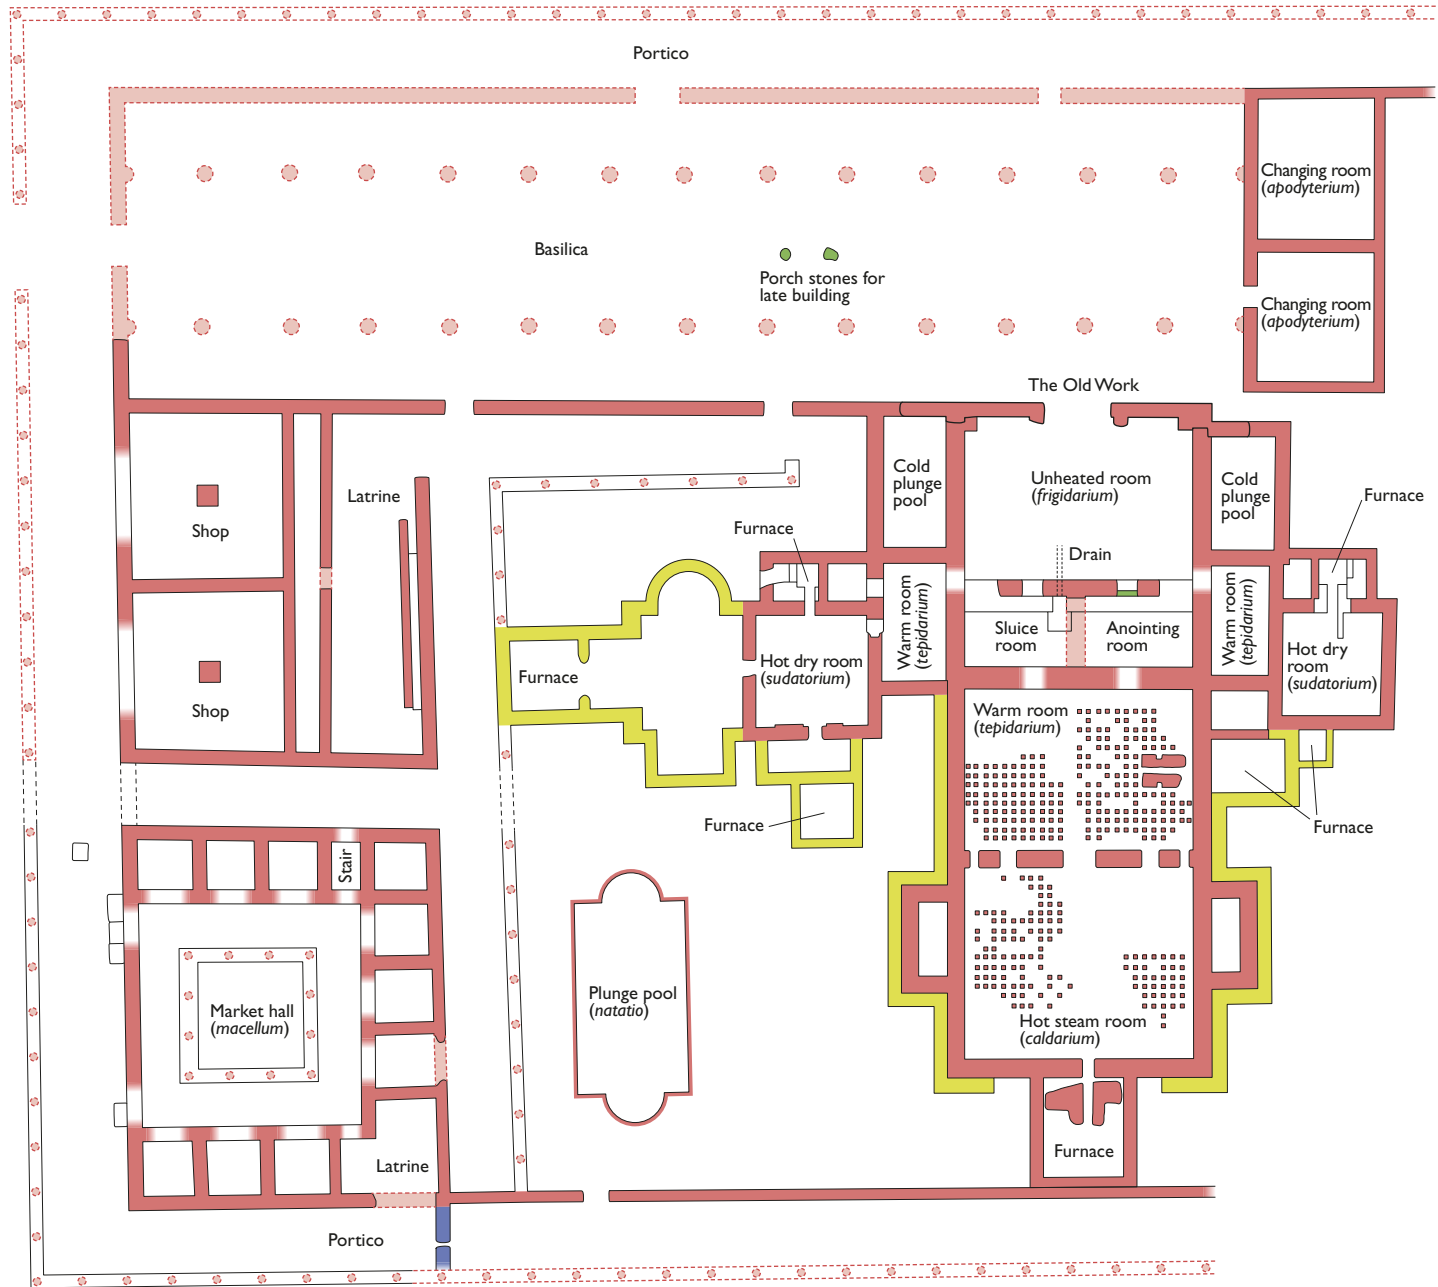

# WROXETER ROMAN CITY: THE BATHS

This drawing is English Heritage copyright and is supplied for the purposes of private research. It may not be reproduced in any medium without the express written permission of English Heritage. February 2015

- 2nd century AD
- 3rd century AD
- Later
- Modern
- Indicates assumed or missing walls

ENGLISH HERITAGE