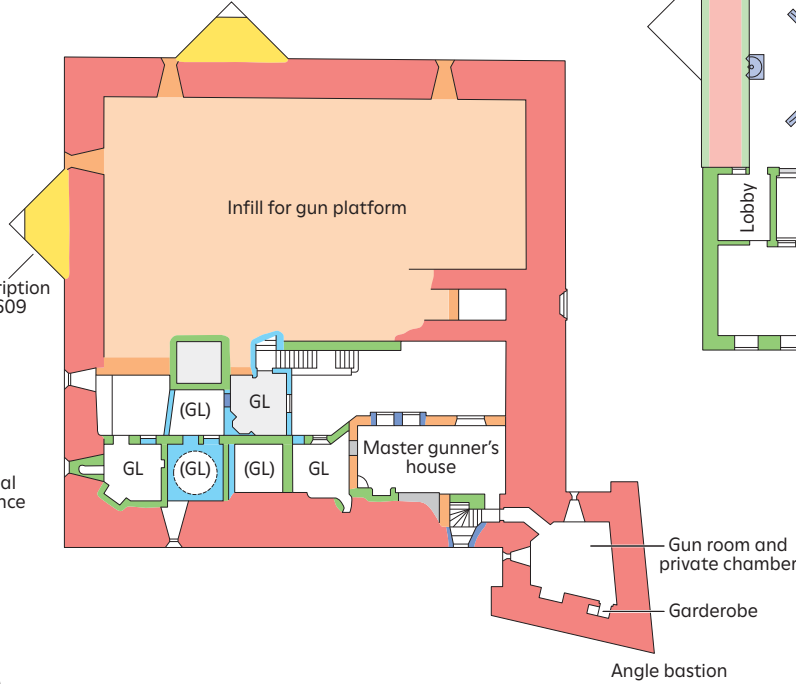

# YARMOUTH CASTLE

- c.1546-7
- Later 16th century
- 1600-23
- c.1632
- Later 17th century
- Early 19th century
- Modern
- No visitor access
- GL Gunners' lodgings
- (GL) Site of gunners' lodgings
- Light colours indicate low walls

## GROUND FLOOR

## FIRST FLOOR