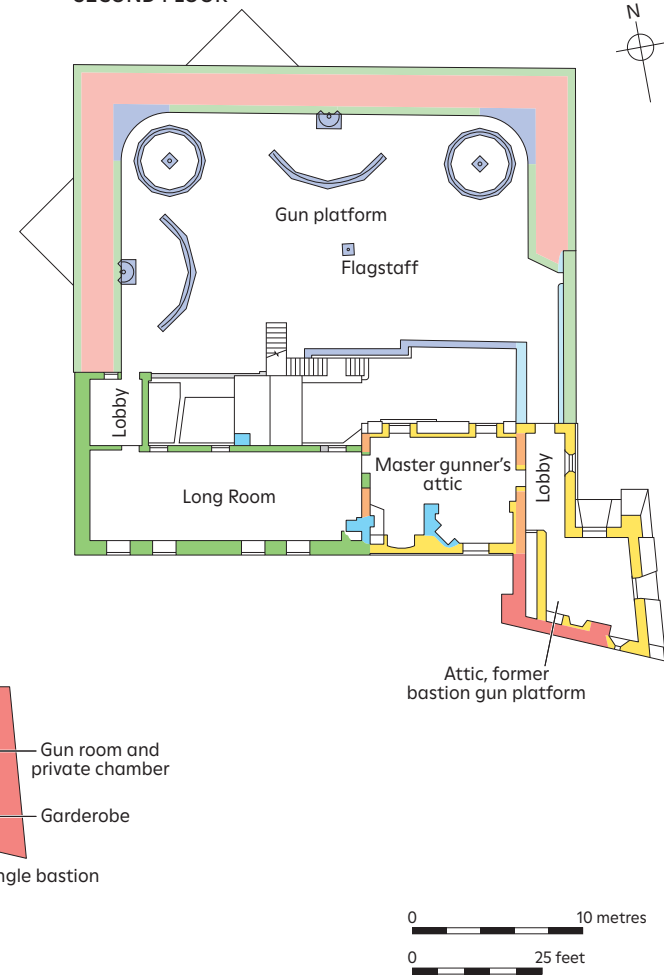

SECOND FLOOR

This drawing is The English Heritage Trust copyright and is supplied for the purposes of private research. It may not be reproduced in any medium without the express written permission of The English Heritage Trust. November 2024