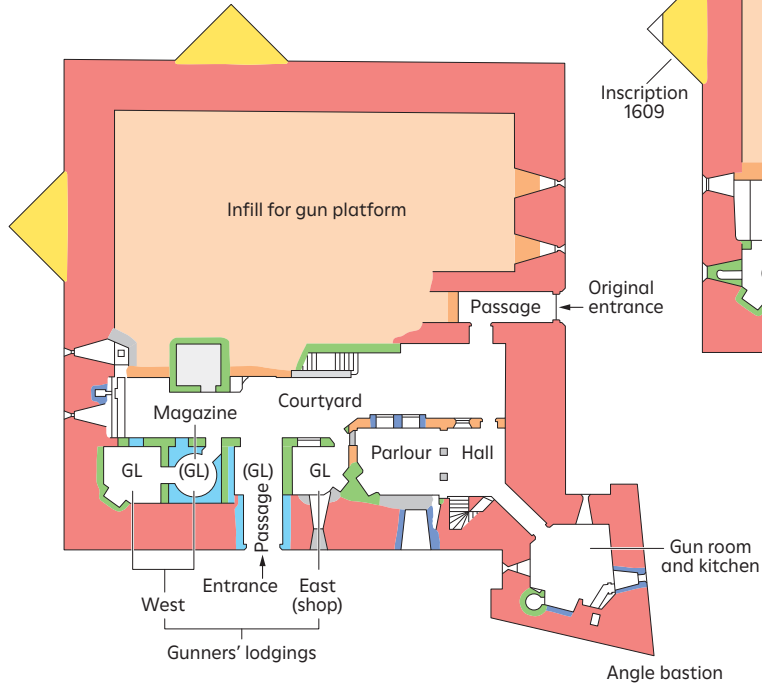

# YARMOUTH CASTLE

- c.1546-7
- Later 16th century
- 1600-23
- c.1632
- Later 17th century
- Early 19th century
- Modern
- No visitor access
- GL Gunners' lodgings
- (GL) Site of gunners' lodgings
- Light colours indicate low walls

## GROUND FLOOR

## FIRST FLOOR